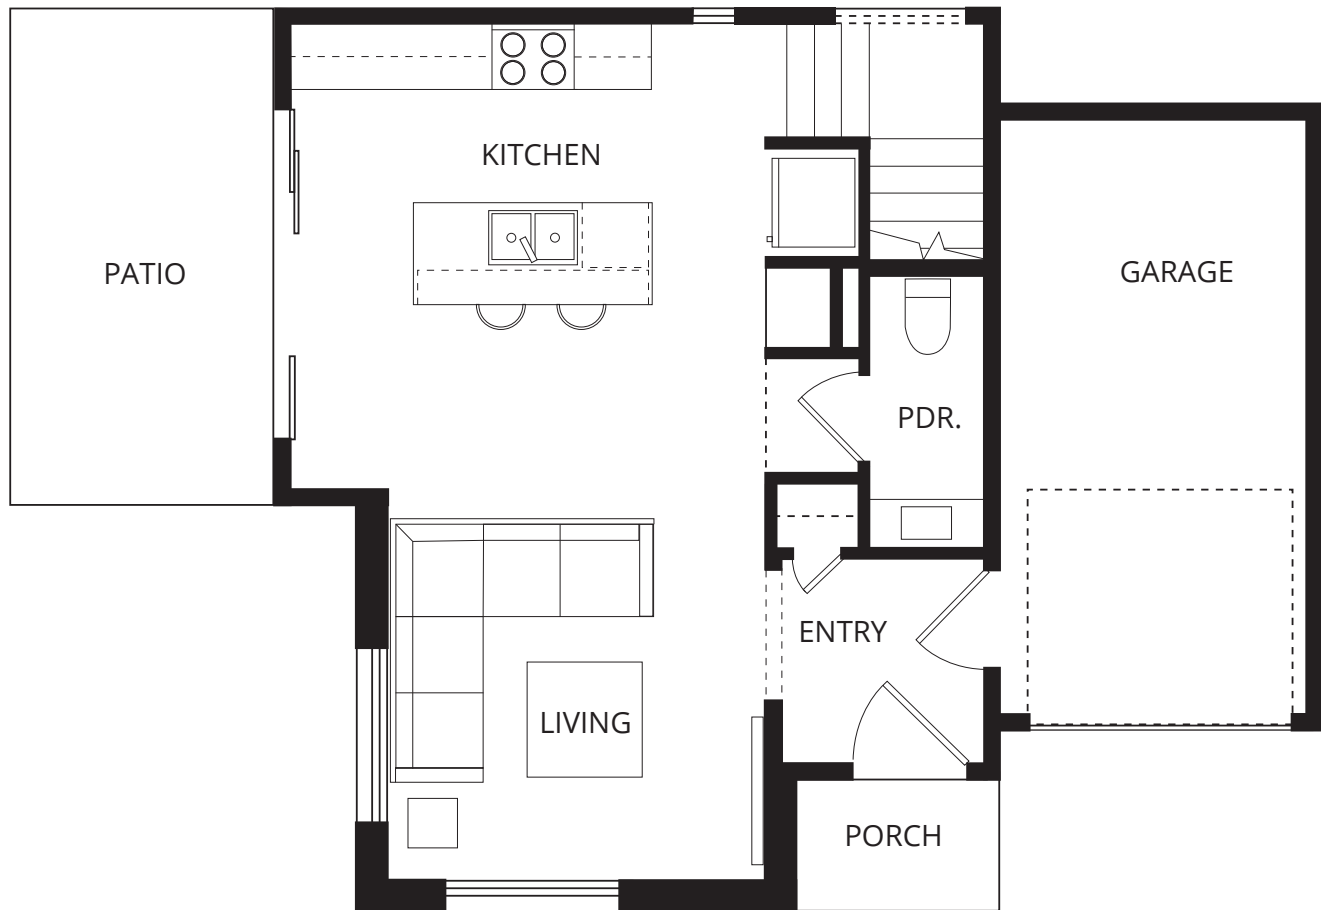

1006 BARTON SKWY
AUSTIN, TX 78704

2 BEDS / 2.5 BATHS / 1108 SQFT

STATESMAN

— STANDARD —

1006 BARTON SKWY
AUSTIN, TX 78704

STATESMAN
— STANDARD —

2 BEDS / 2.5 BATHS / 1108 SQFT

1ST FLOOR

1006 BARTON SKWY
AUSTIN, TX 78704

STATESMAN
— STANDARD —

2 BEDS / 2.5 BATHS / 1108 SQFT

2ND FLOOR