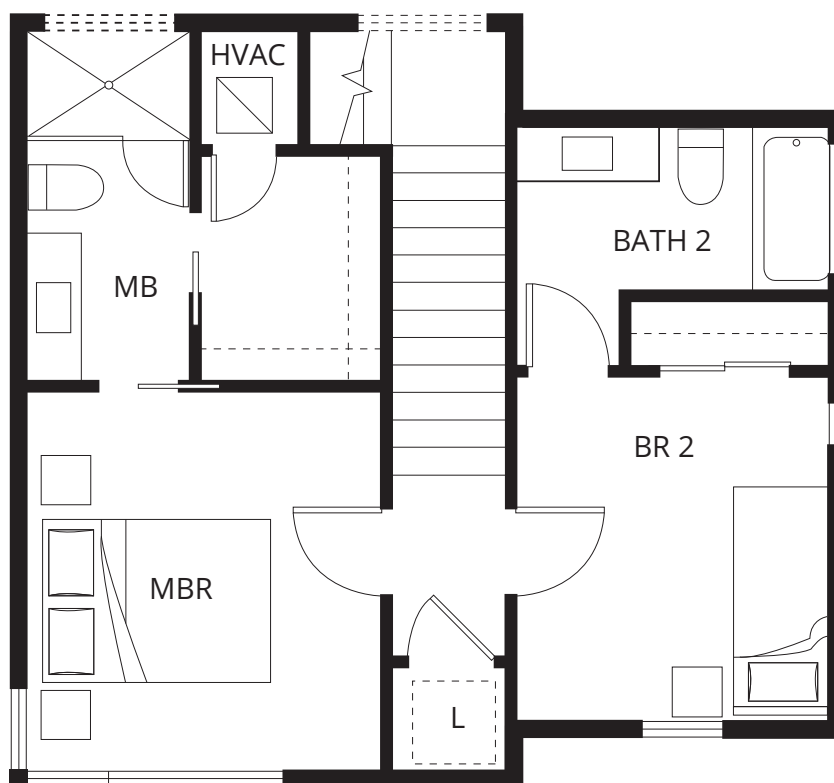

1006 BARTON SKWY
AUSTIN, TX 78704

2 BEDS / 2.5 BATHS / 1108 SQFT

STATESMAN

— STANDARD —

1006 BARTON SKWY
AUSTIN, TX 78704

STATESMAN
— STANDARD —

2 BEDS / 2.5 BATHS / 1108 SQFT

1ST FLOOR

1006 BARTON SKWY
AUSTIN, TX 78704

STATESMAN
— STANDARD —

2 BEDS / 2.5 BATHS / 1108 SQFT

2ND FLOOR