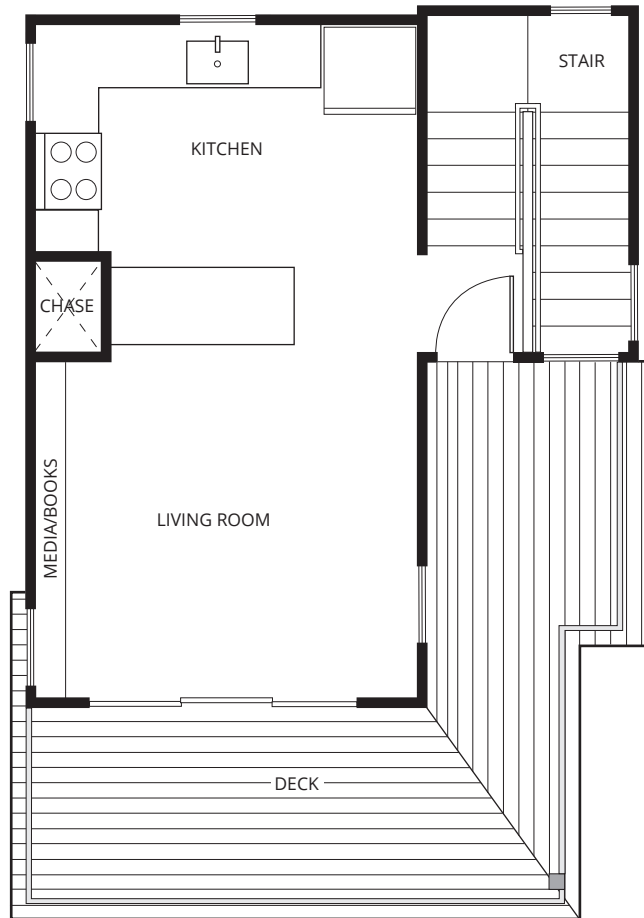

1412 WALDORF AVE. #2
AUSTIN, TX 78731

2 BEDS / 2 BATHS / 861 SQFT

STATESMAN
— STANDARD —

1412 WALDORF AVE. #2
AUSTIN, TX 78731

STATESMAN
— STANDARD —

2 BEDS / 2 BATHS / 861 SQFT

1ST FLOOR

1412 WALDORF AVE. #2
AUSTIN, TX 78731

2 BEDS / 2 BATHS / 861 SQFT

STATESMAN
— STANDARD —

2ND FLOOR