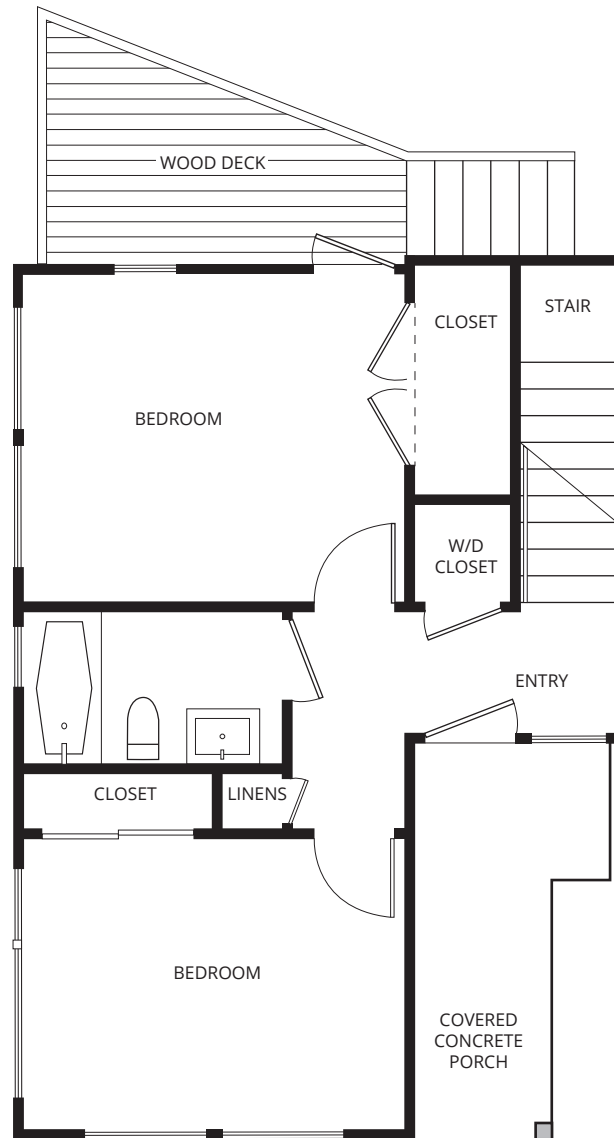

1412 WALDORF AVE. #2
AUSTIN, TX 78731

2 BEDS / 2 BATHS / 861 SQFT

STATESMAN
— STANDARD —

1412 WALDORF AVE. #2
AUSTIN, TX 78731

STATESMAN
— STANDARD —

2 BEDS / 2 BATHS / 861 SQFT

1ST FLOOR

1412 WALDORF AVE. #2
AUSTIN, TX 78731

2 BEDS / 2 BATHS / 861 SQFT

STATESMAN
— STANDARD —

2ND FLOOR