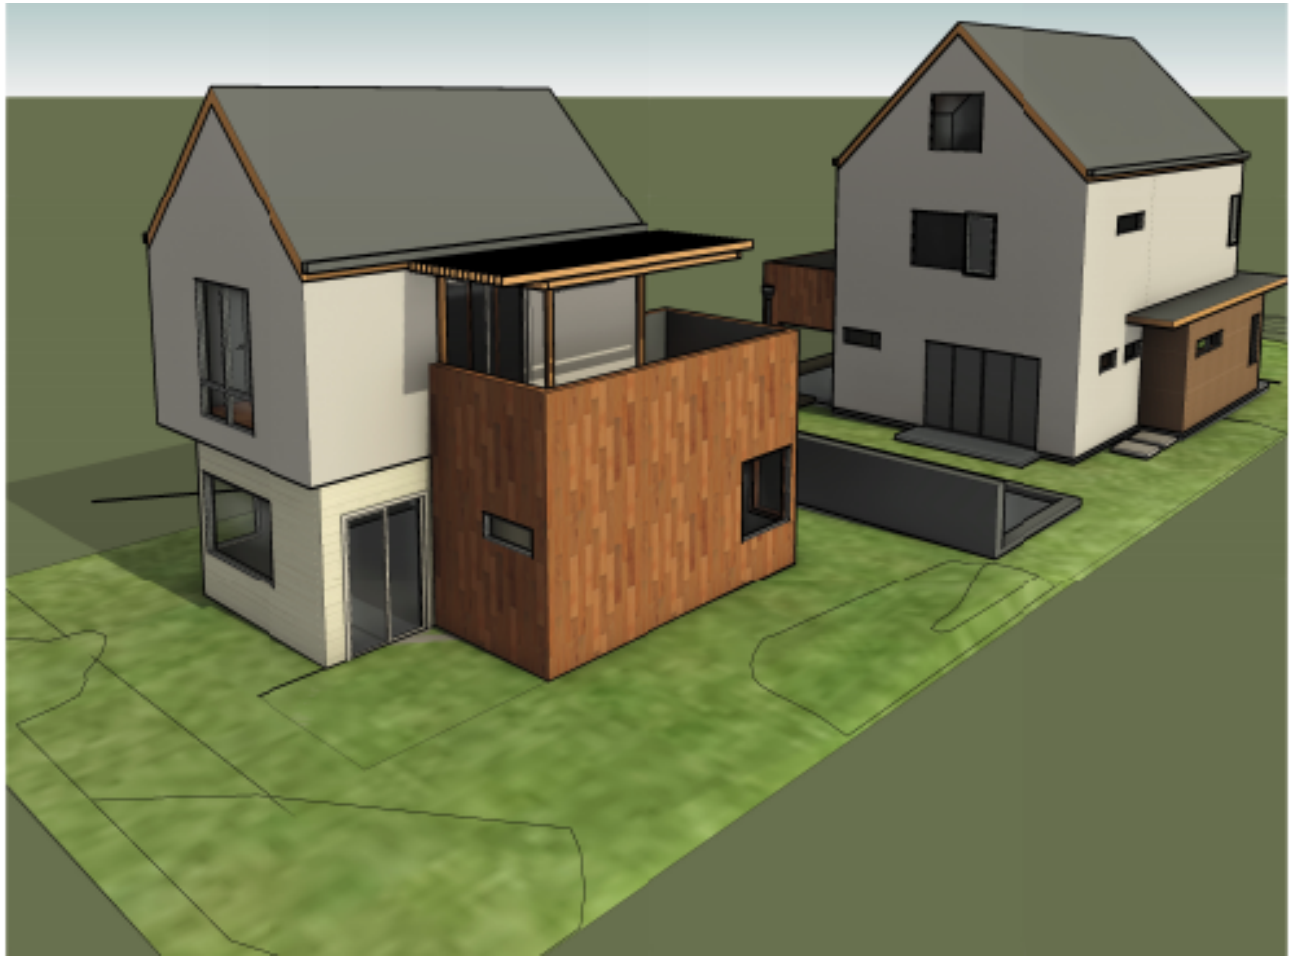

1705 HASKELL ST. #1
AUSTIN, TX 78702

5 BEDS / 3.5 BATHS / 2280 SQFT

STATESMAN
— STANDARD —

1705 HASKELL ST. #1
AUSTIN, TX 78702

STATESMAN
— STANDARD —

5 BEDS / 3.5 BATHS / 2280 SQFT

1ST FLOOR

1705 HASKELL ST. #1
AUSTIN, TX 78702

STATESMAN
— STANDARD —

5 BEDS / 3.5 BATHS / 2280 SQFT

2ND FLOOR