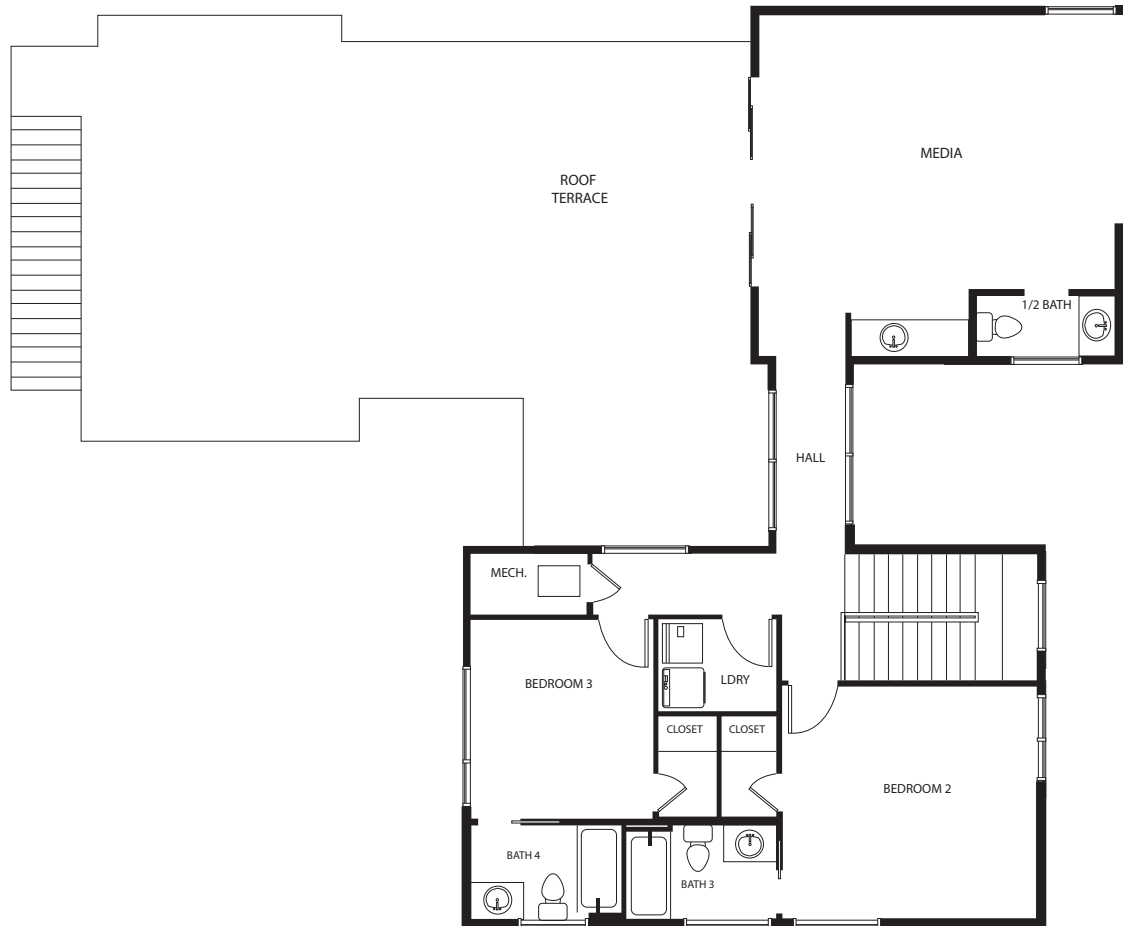

# STATESMAN — STANDARD —

4 BEDS / 4.5 BATHS / 4,200 SQFT

## 1ST FLOOR

2902 OAKLANE DR  
AUSTIN, TX 78704

STATESMAN  
— STANDARD —

4 BEDS / 4.5 BATHS / 4,200 SQFT

## 2ND FLOOR