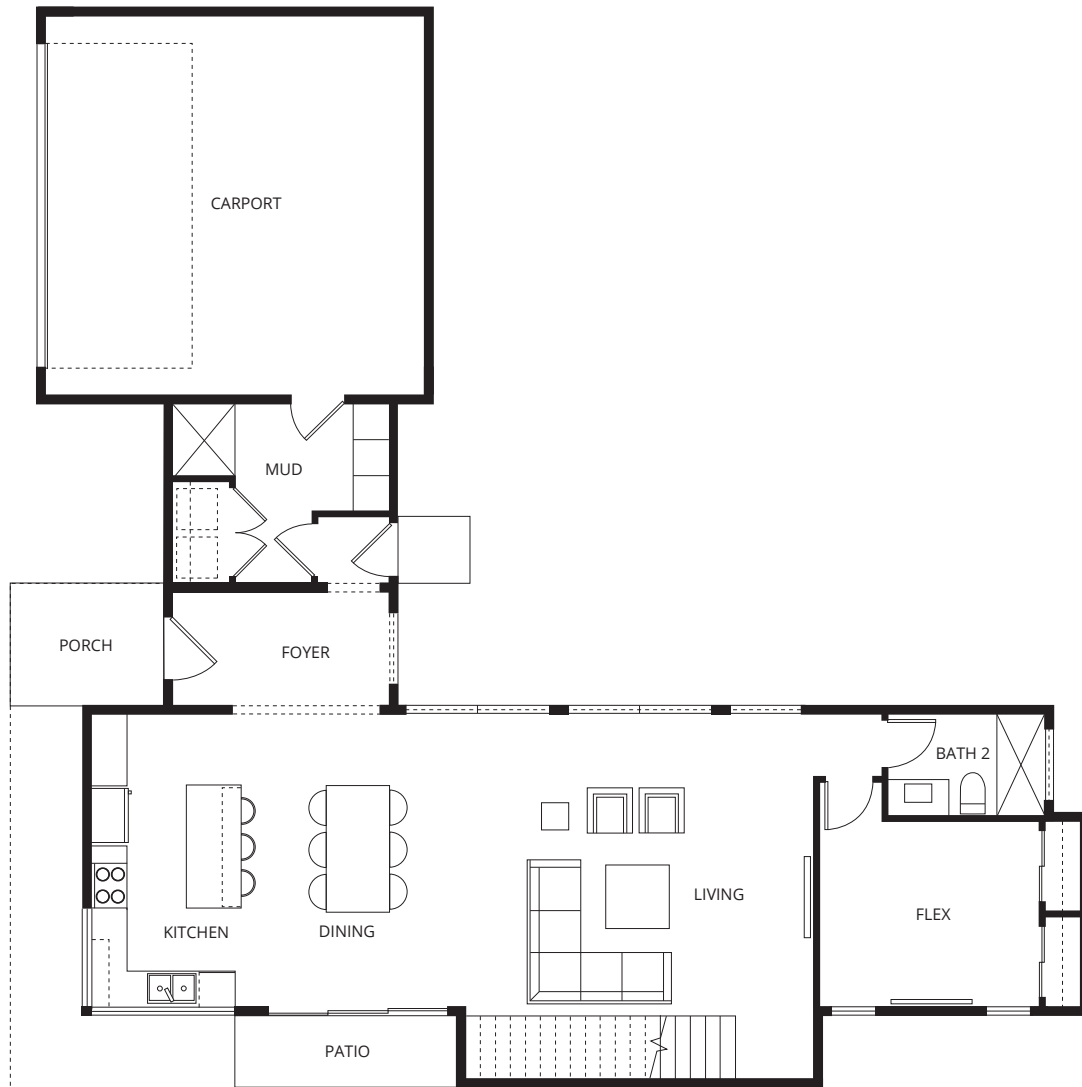

3105 LOCKE LN.
AUSTIN, TX 78704

4 BEDS / 3 BATHS / 2,674 SQFT

STATESMAN

— STANDARD —

3105 LOCKE LN.
AUSTIN, TX 78704

4 BEDS / 3 BATHS / 2,674 SQFT

STATESMAN
— STANDARD —

1ST FLOOR

3105 LOCKE LN.
AUSTIN, TX 78704

STATESMAN
— STANDARD —

4 BEDS / 3 BATHS / 2,674 SQFT

2ND FLOOR