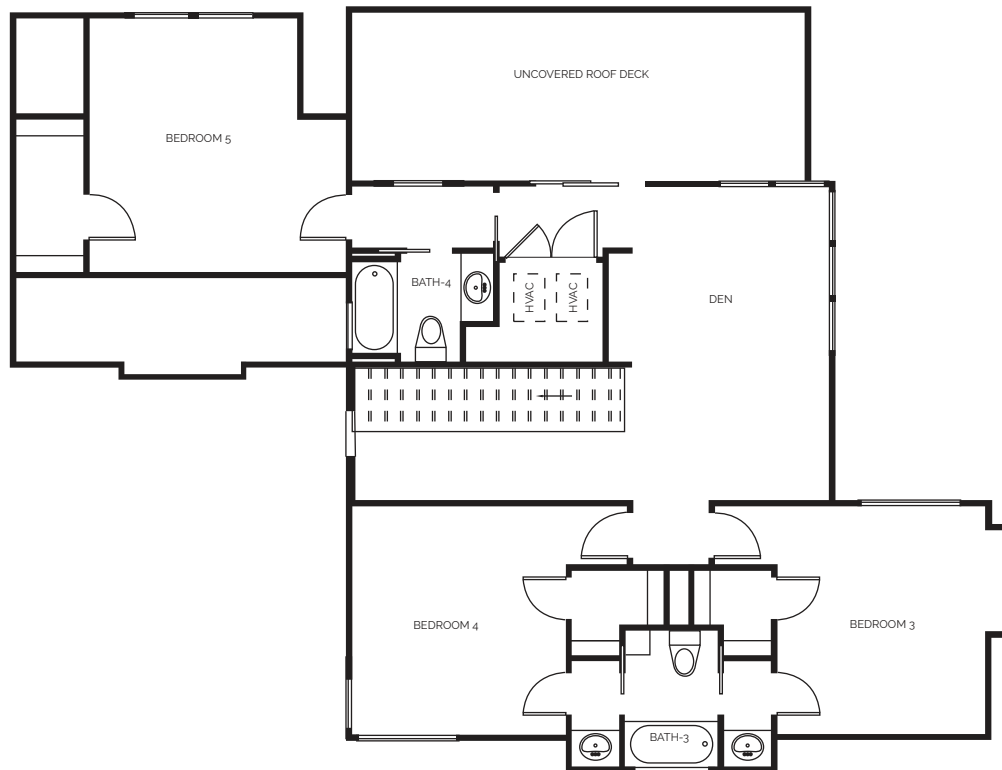

4102 RIDGELEA DR.
AUSTIN, TX 78731

STATESMAN
— STANDARD —

5 BEDS / 4 BATHS / 3,400 SQFT

2ND FLOOR