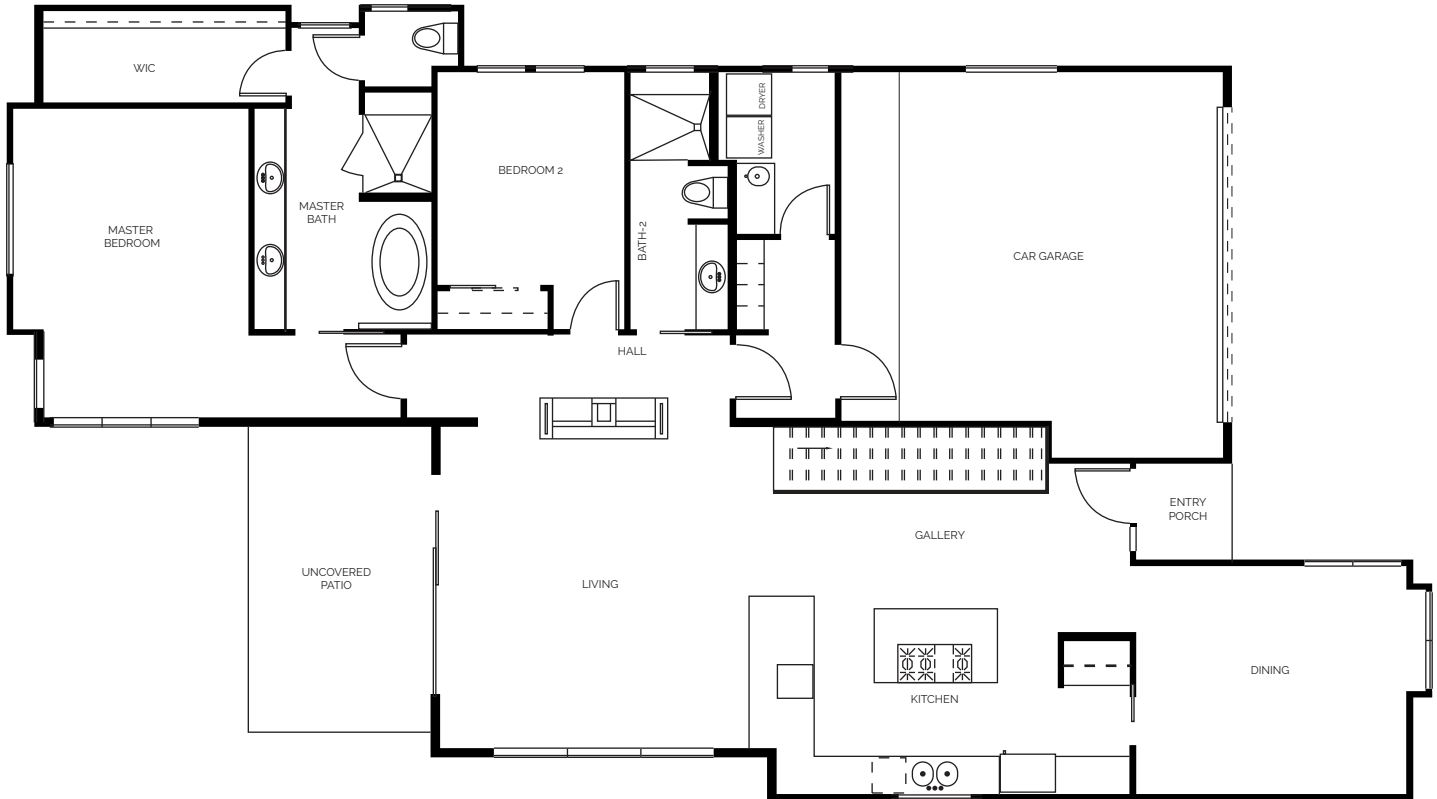

# STATESMAN

— STANDARD —

4102 RIDGELEA DR.  
AUSTIN, TX 78731

STATESMAN  
— STANDARD —

5 BEDS / 4 BATHS / 3,400 SQFT

# 1ST FLOOR

4102 RIDGELEA DR.  
AUSTIN, TX 78731

STATESMAN  
— STANDARD —

5 BEDS / 4 BATHS / 3,400 SQFT

# MASTER BEDROOM & BATH